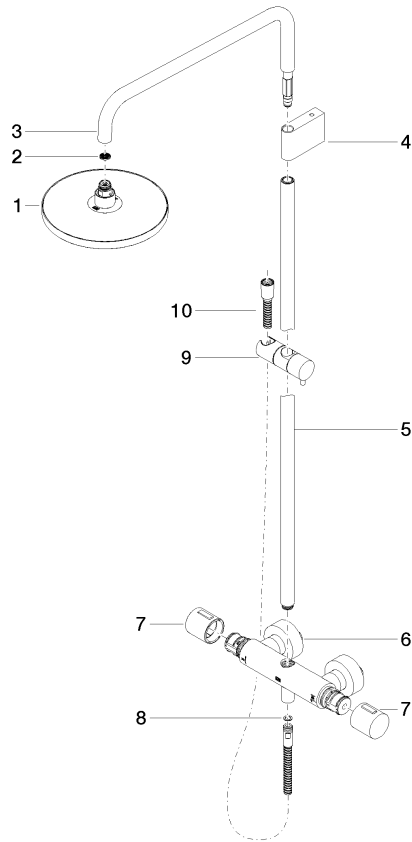

- shower with fixed riser projection 453mm
- overhead shower: rain flow
- rain shower Ø 220 mm
- rain shower with anti-scale system
- max. rainshower flow 7 l/min
- rotary diverter with volume control and shut-off function
- slide-on rosettes Ø 70 mm
- height of fittings up to rain shower (bottom edge) 1009mm
- height of fittings up to top edge of elbow 1150mm
- gauge 150 mm - 13 mm
- metal shower hose 1750mm with integrated anti-twist protection
- 1/2" connection
- slide bar
- Pipe diameter 23.5 mm
- quick clearing
- This product can help a building meet the requirements of Green Building Rating Systems, e.g. LEED®, BREEAM®, DGNB

Required miscellaneous

	Hand shower FlowReduce - Chrome	28 018 979-00 0010
--	--	-----------------------

Showerpipe with shower thermostat - Chrome

IMO

ST 050 305 1979

ST 050 305 1979

mm [inches]
1:10

Flow rate chart

Certificates

DVGW_DW-6509DN0123. Belgaqua_21-032-27_5. WRAS_2204013. LGA_38737.

ST 050 305 1979

Spare parts list

No.	Item Number	Name	Quantity used	Delivery time
1	90 12 05 092 20-00	shower	1	10
2	09 23 01 039 90	sieve	1	2
3	90 28 22 348 00-00	pipe	1	10
4	90 17 11 150 00-00	holder	1	10
5	90 28 22 349 00-00	pipe	1	10
6	04 17 01 250 00-00	connection	1	10
7	90 17 33 015 00-00	handle	2	10
8	90 14 20 026 00 90	seal	1	2
9	12 570 970-00	Slide unit - Chrome	1	10
10	28 322 970-00	Metal shower hose 1/2" x 3/8" x 1750 mm - Chrome	1	2