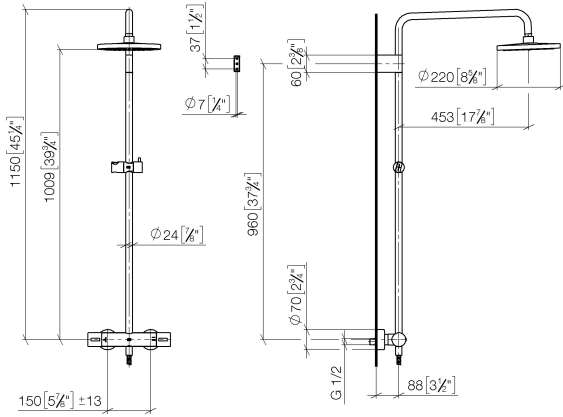

- shower with fixed riser projection 453mm
- overhead shower: rain flow
- rain shower Ø 220 mm
- rain shower with anti-scale system
- max. rainshower flow 7 l/min
- rotary diverter with volume control and shut-off function
- slide-on rosettes Ø 70 mm
- height of fittings up to rain shower (bottom edge) 1009mm
- height of fittings up to top edge of elbow 1150mm
- gauge 150 mm - 13 mm
- metal shower hose 1750mm with integrated anti-twist protection
- 1/2" connection
- slide bar
- Pipe diameter 23.5 mm
- quick clearing
- This product can help a building meet the requirements of Green Building Rating Systems, e.g. LEED®, BREEAM®, DGNB

Required miscellaneous

	Hand shower FlowReduce - Chrome	28 018 979-00 0010
--	--	-----------------------

Showerpipe with shower thermostat - Chrome

IMO

ST 050 305 1979

ST 050 305 1979

mm [inches]
1:10

Flow rate chart

Certificates

DVGW_DW-6509DN0123. Belgaqua_21-032-27_5. WRAS_2204013. LGA_38737.

ST 050 305 1979

Spare parts list

No.	Item Number	Name	Quantity used	Delivery time
1	90 12 05 092 20-00	shower	1	10
2	09 23 01 039 90	sieve	1	2
3	90 28 22 348 00-00	pipe	1	10
4	90 17 11 150 00-00	holder	1	10
5	90 28 22 349 00-00	pipe	1	10
6	04 17 01 250 00-00	connection	1	10
7	90 17 33 015 00-00	handle	2	10
8	90 14 20 026 00 90	seal	1	2
9	12 570 970-00	Slide unit - Chrome	1	10
10	28 322 970-00	Metal shower hose 1/2" x 3/8" x 1750 mm - Chrome	1	2